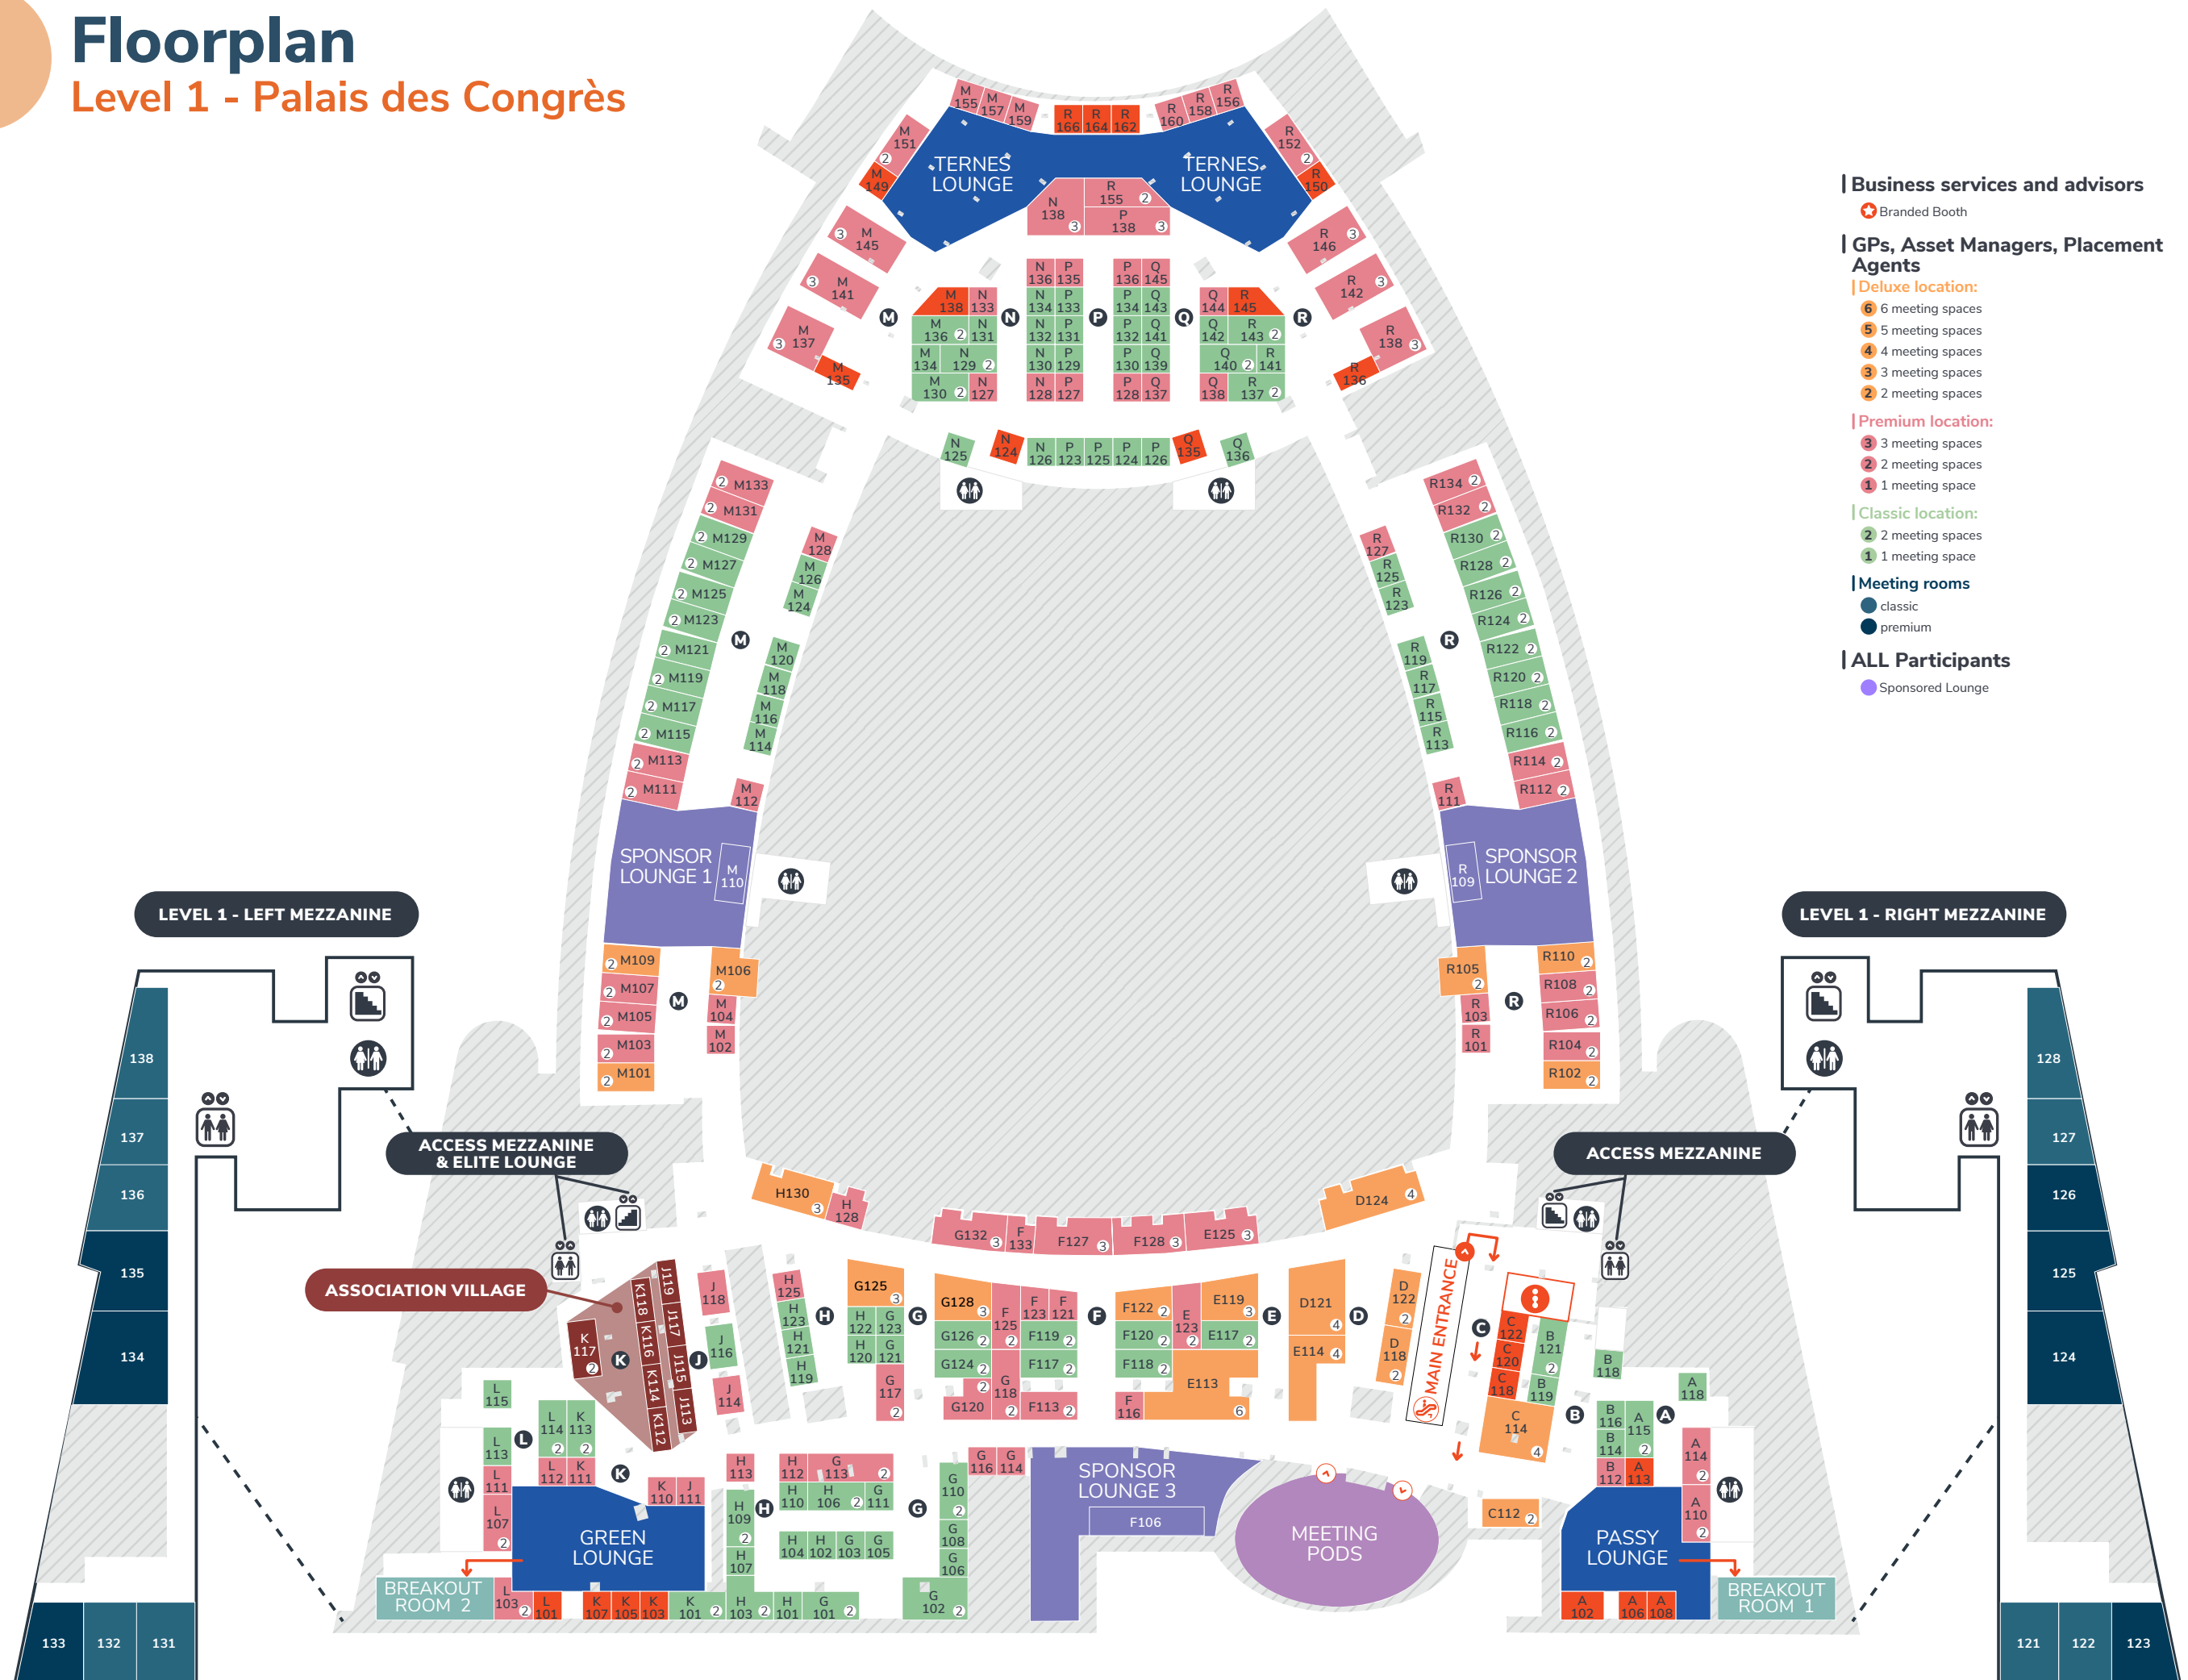

Floorplan

Level 1 - Palais des Congrès

Business services and advisors

★ Branded Booth

GPs, Asset Managers, Placement Agents

Deluxe location:

- 6 meeting spaces
- 5 meeting spaces
- 4 meeting spaces
- 3 meeting spaces
- 2 meeting spaces

Premium location:

- 3 meeting spaces
- 2 meeting spaces
- 1 meeting space

Classic location:

- 2 meeting spaces
- 1 meeting space

Meeting rooms

- classic
- premium

ALL Participants

● Sponsored Lounge

LEVEL 1 - LEFT MEZZANINE

LEVEL 1 - RIGHT MEZZANINE

ACCESS MEZZANINE & ELITE LOUNGE

ACCESS MEZZANINE

ASSOCIATION VILLAGE

MAIN ENTRANCE

BREAKOUT ROOM 2

BREAKOUT ROOM 1

Floorplan

Level 2 - Palais des Congrès